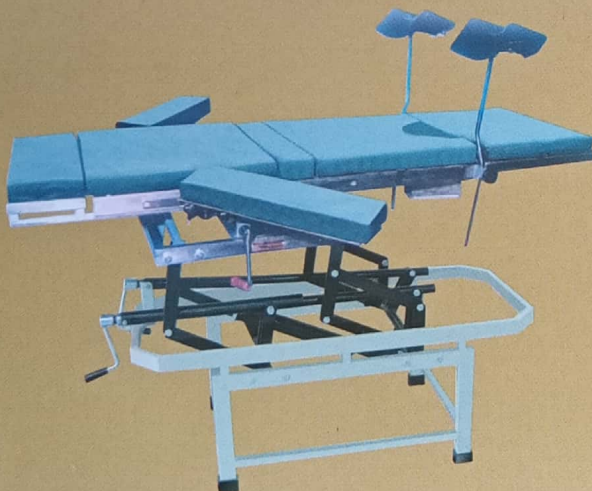

SEMI ICU BED IK-64

FIX HIGHT ICU BED IK-65

Height Adjustable ICU Bed IK-66

ICU TROLLEY

Emerging Crash Cart Trolley
IK-29

Monitor Trolley
IK-30

A) Oxygen Trolley - IK-33
B) Available in Jumbo
Oxygen Trolley

Over Bed Table-IK-14

Over Bed Food Trolley- IK-11

O.T. FURNITURE

Simple Operation Table-IK-21

Manual Operation Table IK-58

Operation Table-IK-20

Operation Table IK-67

Ophthalmic Operation Table-IK-22

Gyneac Labour Table- IK-23

O.T. FURNITURE

SS OT Trolley IK-25

SS Instrument Trolley -IK-27

Anaesthesia Trolley -IK-26

Moyo Trolley -IK-28

OPD & EXAMINATION TABLE

Modular Examination Couch -IK-54

1,2 Foot Step Stool- IK-38