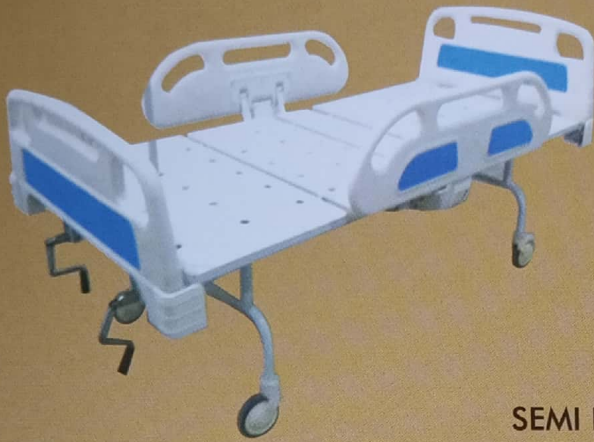

WARD FURNITURE

Plain Hospital Bed- IK-1

Manual Back Rest Bed- IK-4

Semi Fowler Bed- IK-2

Full Fowler Bed- IK-3

Premium Deluxe F. Fowler Bed IK-06

Relative Bed- IK-5

ICU BED

SEMI ICU BED IK-64

FIX HIGHT ICU BED IK-65

Height Adjustable ICU Bed IK-66

ICU TROLLEY

Emerging Crash Cart Trolley
IK-29

Monitor Trolley
IK-30

A) Oxygen Trolley - IK-33
B) Available in Jumbo
Oxygen Trolley

Over Bed Table-IK-14