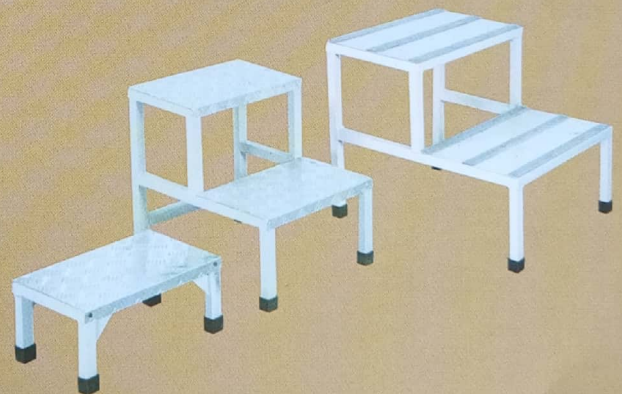

O.T. FURNITURE

SS OT Trolley IK-25

SS Instrument Trolley -IK-27

Anaesthesia Trolley -IK-26

Moyo Trolley -IK-28

OPD & EXAMINATION TABLE

Modular Examination Couch -IK-54

1,2 Foot Step Stool- IK-38