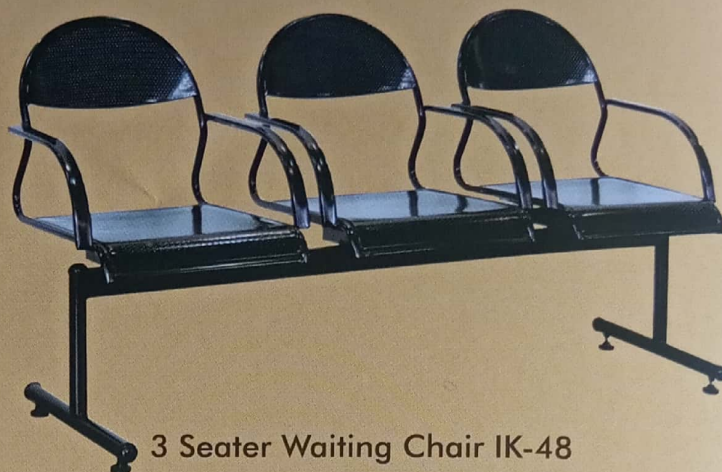

Gyneac Examination Table- IK-24

Examination Coach -IK-68

Examination Coach -IK-54

STRETCHER

SS Stretcher on Trolley -IK-39

Plain Stretcher Type- IK-40

Folding Cloth Stretcher -IK-72

Folding Type Stretcher - IK-41

Emergency Stretcher Type - IK-42

Stretcher on Trolley - IK-39

Stretcher on Trolley with
Oxygen Cylinder Holder
& I.V. Attachment - IK-41

WAITING CHAIR

Perforated Chair IK-47

3 Seater Waiting Chair IK-48

Perforated Chair IK-47