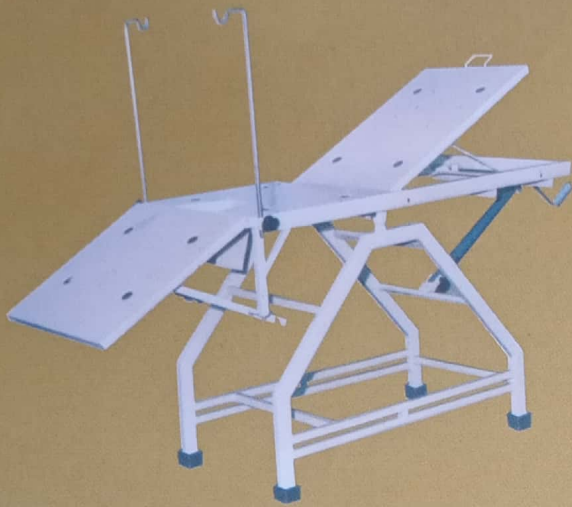

SEMI ICU BED IK-64

FIX HIGHT ICU BED IK-65

Height Adjustable ICU Bed IK-66

ICU TROLLEY

Emerging Crash Cart Trolley
IK-29

Monitor Trolley
IK-30

A) Oxygen Trolley - IK-33
B) Available in Jumbo
Oxygen Trolley

Over Bed Table-IK-14

Over Bed Food Trolley- IK-11

O.T. FURNITURE

Simple Operation Table-IK-21

Manual Operation Table IK-58

Operation Table-IK-20

Operation Table IK-67

Ophthalmic Operation Table-IK-22

Gyneac Labour Table- IK-23